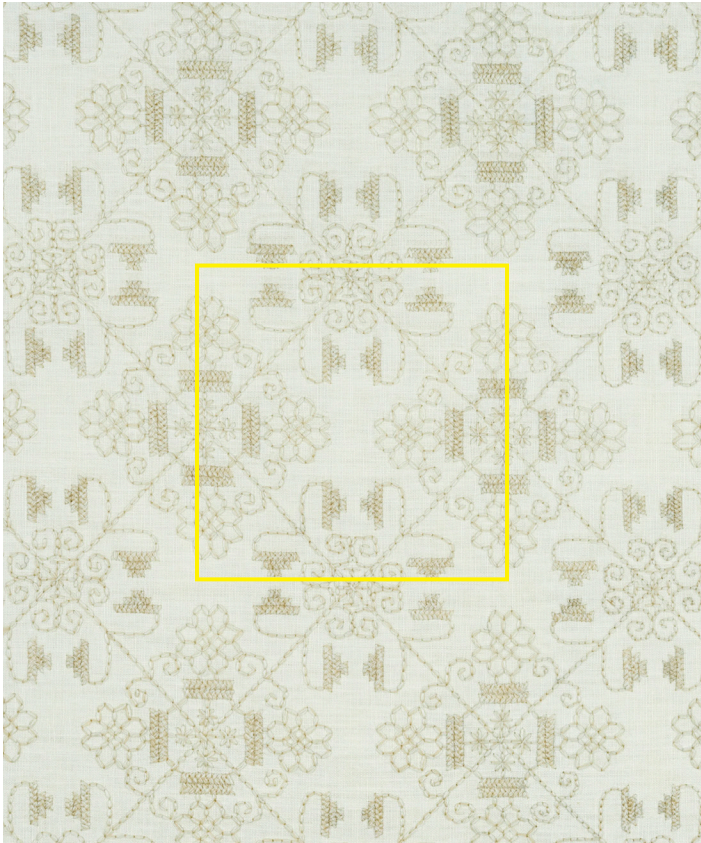

Farnese White | FARN-01

Design Farnese

Colour White

Code FARN-01

Composition Wool on Linen

Width 126cm / 49.5in

Repeat 14cm (h) 14cm (v)
5.5in (h) 5.5in (v)
383g/sqm

Weight

Notes

.....
.....
.....
.....

Farnese White | FARN-01

www.namaysamay.com